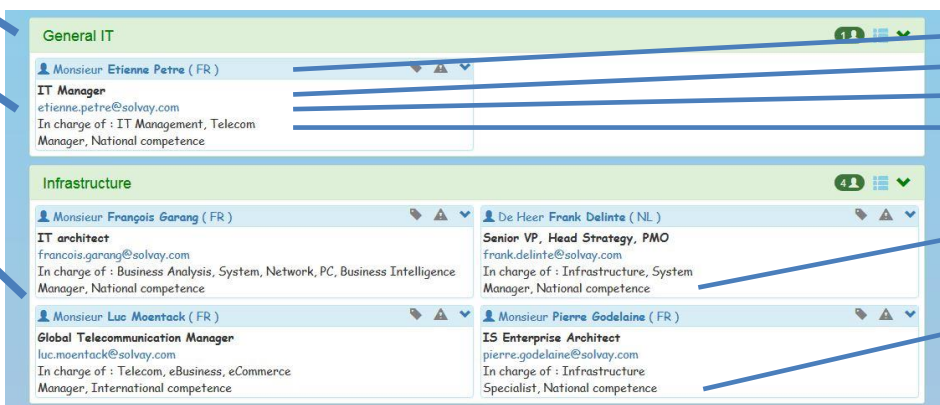

easy use, after login, 3 steps :

direct access to 250-500 companies/organizations, 1000-2000 contacts

**First step :**

1. search for a company or a contact, technology

Search by company name, group name, acronyms, phone, vat, address or by contact name or by technology (2300 brands)

**Second step :**

2. get a detailed company profile

Detailed statistic information # workers # users # IT staff # servers Additional useful information like activity sector

**Third step :**

3. get in touch with precise information via : general phone, direct phone, personal email